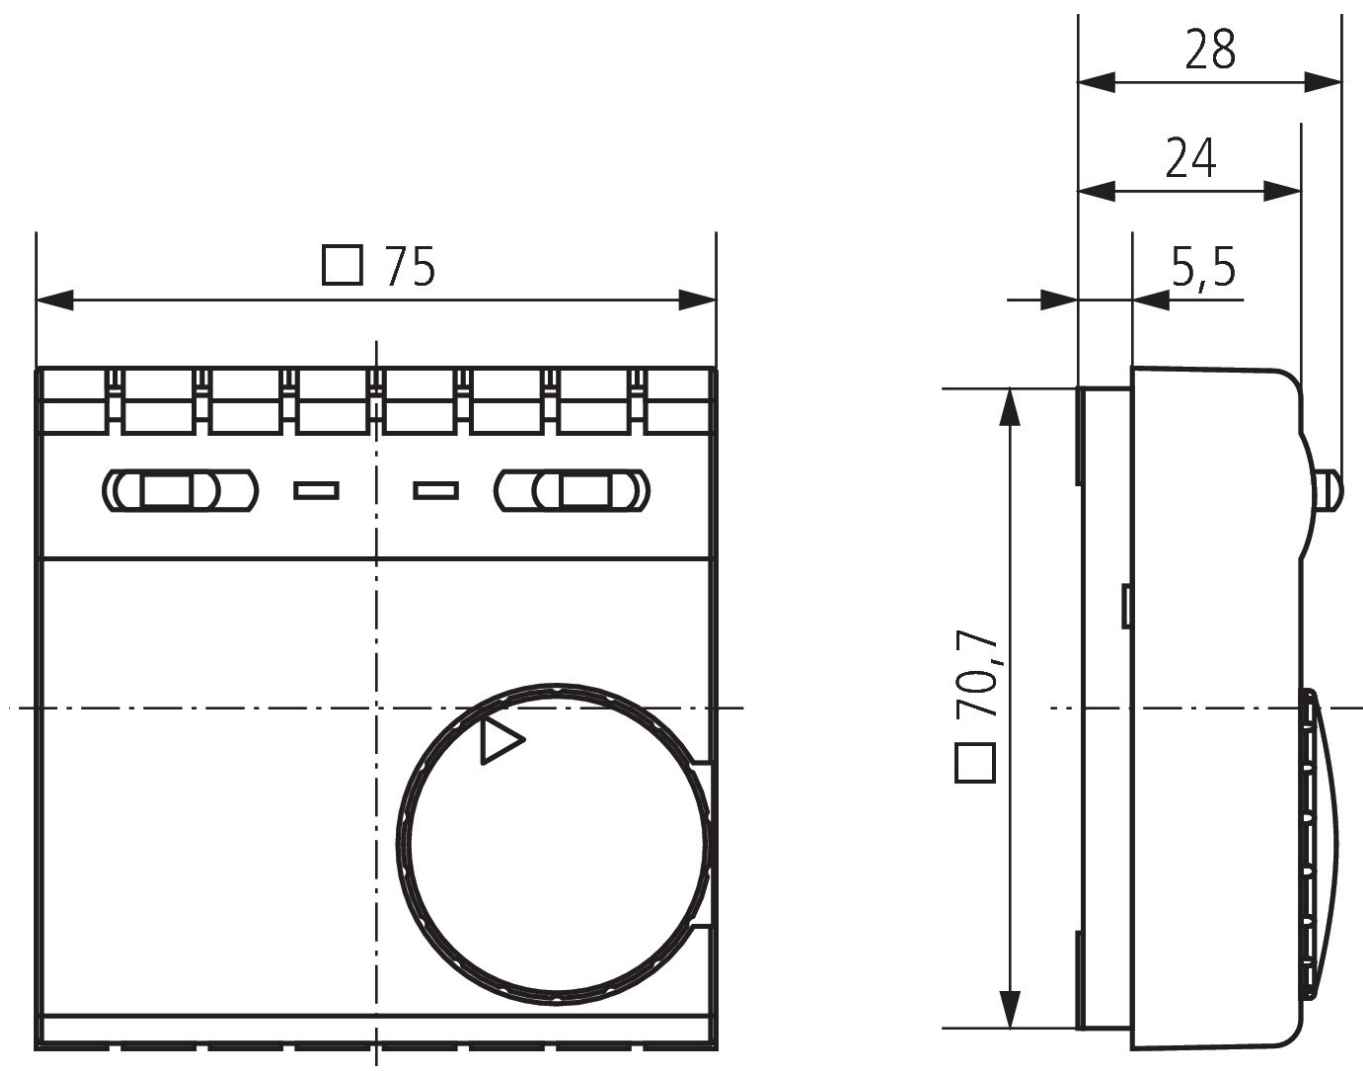

RAMSES 705

Item no.: 7050001

theben

Connection example

Scale drawings

Subject to technical changes and misprints

additional information at: www.theben.de/product/7050001

The load data are determined with exemplary selected illuminants and are therefore typical data due to the large number of available products.