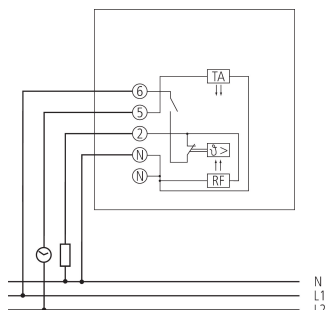

RAMSES 705

Item no.: 7050001

theben

Connection example

Scale drawings

Subject to technical changes and misprints

additional information at: www.theben.de/product/7050001

The load data are determined with exemplary selected illuminants and are therefore typical data due to the large number of available products.